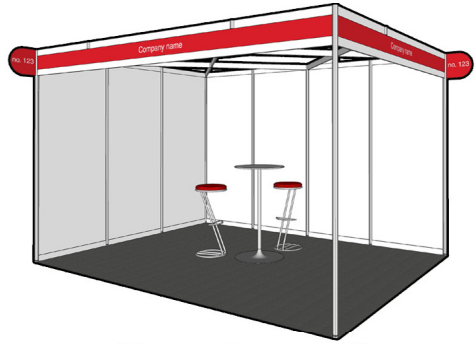

Sandown Park Surrey Harrogate IC Yorkshire

20-21 March 16-17 September

www.patshow.co.uk

The UK's dedicated pet trade show

Shell Scheme Packages

Option 2

- 8 - 12sqm
- 4 x spotlights
- 1 x high table
- 2 x high stools
- Carpet to stand area
- Nameboard

Option 4

- 22 - 29sqm
- 12 x spotlights
- 2 x round tables
- 4 x chairs
- 1 x literature rack
- Carpet to stand area
- Nameboard

Option 1

- 6 - 7.5sqm
- 2 x spotlights
- 2 x high stools
- Carpet to stand area
- Nameboard

Option 3

- 13 - 21sqm
- 8 x spotlights
- 1 x round table
- 3 x chairs
- 1 x literature rack
- Carpet to stand area
- Nameboard

Option 5

- 30+sqm
- 16 x spotlights
- 3 x round tables
- 6 x chairs
- 2 x literature racks
- 1 x cabinet
- Carpet to stand area
- Nameboard

Other stand sizes are available on request