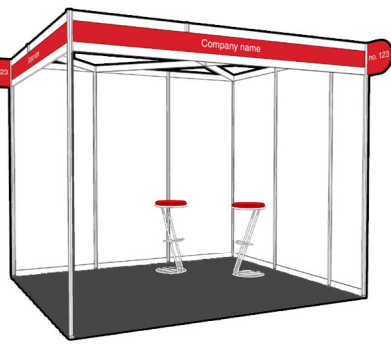

Sandown Park Surrey Harrogate IC Yorkshire

20-21 March 16-17 September

www.patshow.co.uk

The UK's dedicated pet trade show

Shell Scheme Packages

Option 2

- 8 - 12sqm
- 4 x spotlights
- 1 x high table
- 2 x high stools
- Carpet to stand area
- Nameboard

Option 4

- 22 - 29sqm
- 12 x spotlights
- 2 x round tables
- 4 x chairs
- 1 x literature rack
- Carpet to stand area
- Nameboard

Option 1

- 6 - 7.5sqm
- 2 x spotlights
- 2 x high stools
- Carpet to stand area
- Nameboard

Option 3

- 13 - 21sqm
- 8 x spotlights
- 1 x round table
- 3 x chairs
- 1 x literature rack
- Carpet to stand area
- Nameboard

Option 5

- 30+sqm
- 16 x spotlights
- 3 x round tables
- 6 x chairs
- 2 x literature racks
- 1 x cabinet
- Carpet to stand area
- Nameboard

Other stand sizes are available on request