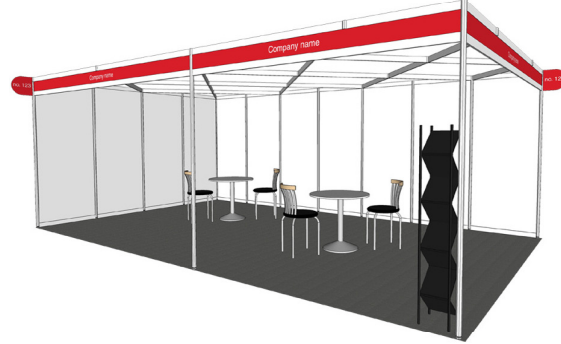

Sandown Park Surrey Harrogate IC Yorkshire

20-21 March 16-17 September

www.patshow.co.uk

The UK's dedicated pet trade show

Shell Scheme Packages

Option 2

- 8 - 12sqm
- 4 x spotlights
- 1 x high table
- 2 x high stools
- Carpet to stand area
- Nameboard

Option 4

- 22 - 29sqm
- 12 x spotlights
- 2 x round tables
- 4 x chairs
- 1 x literature rack
- Carpet to stand area
- Nameboard

Option 1

- 6 - 7.5sqm
- 2 x spotlights
- 2 x high stools
- Carpet to stand area
- Nameboard

Option 3

- 13 - 21sqm
- 8 x spotlights
- 1 x round table
- 3 x chairs
- 1 x literature rack
- Carpet to stand area
- Nameboard

Option 5

- 30+sqm
- 16 x spotlights
- 3 x round tables
- 6 x chairs
- 2 x literature racks
- 1 x cabinet
- Carpet to stand area
- Nameboard

Other stand sizes are available on request