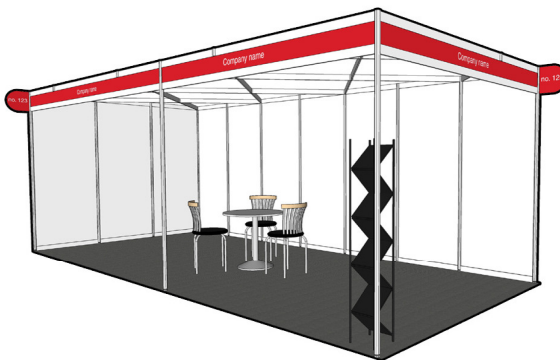

Sandown Park Surrey Harrogate IC Yorkshire

20-21 March 16-17 September

www.patshow.co.uk

The UK's dedicated pet trade show

Shell Scheme Packages

Option 2

- 8 - 12sqm
- 4 x spotlights
- 1 x high table
- 2 x high stools
- Carpet to stand area
- Nameboard

Option 4

- 22 - 29sqm
- 12 x spotlights
- 2 x round tables
- 4 x chairs
- 1 x literature rack
- Carpet to stand area
- Nameboard

Option 1

- 6 - 7.5sqm
- 2 x spotlights
- 2 x high stools
- Carpet to stand area
- Nameboard

Option 3

- 13 - 21sqm
- 8 x spotlights
- 1 x round table
- 3 x chairs
- 1 x literature rack
- Carpet to stand area
- Nameboard

Option 5

- 30+sqm
- 16 x spotlights
- 3 x round tables
- 6 x chairs
- 2 x literature racks
- 1 x cabinet
- Carpet to stand area
- Nameboard

Other stand sizes are available on request