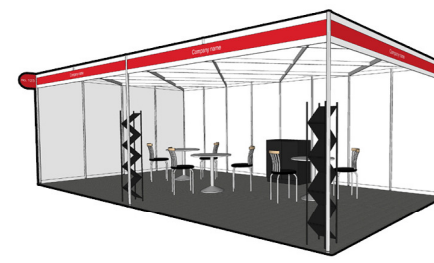

Sandown Park Surrey Harrogate IC Yorkshire

20-21 March 16-17 September

www.patshow.co.uk

The UK's dedicated pet trade show

Shell Scheme Packages

Option 2

- 8 - 12sqm
- 4 x spotlights
- 1 x high table
- 2 x high stools
- Carpet to stand area
- Nameboard

Option 4

- 22 - 29sqm
- 12 x spotlights
- 2 x round tables
- 4 x chairs
- 1 x literature rack
- Carpet to stand area
- Nameboard

Option 1

- 6 - 7.5sqm
- 2 x spotlights
- 2 x high stools
- Carpet to stand area
- Nameboard

Option 3

- 13 - 21sqm
- 8 x spotlights
- 1 x round table
- 3 x chairs
- 1 x literature rack
- Carpet to stand area
- Nameboard

Option 5

- 30+sqm
- 16 x spotlights
- 3 x round tables
- 6 x chairs
- 2 x literature racks
- 1 x cabinet
- Carpet to stand area
- Nameboard

Other stand sizes are available on request